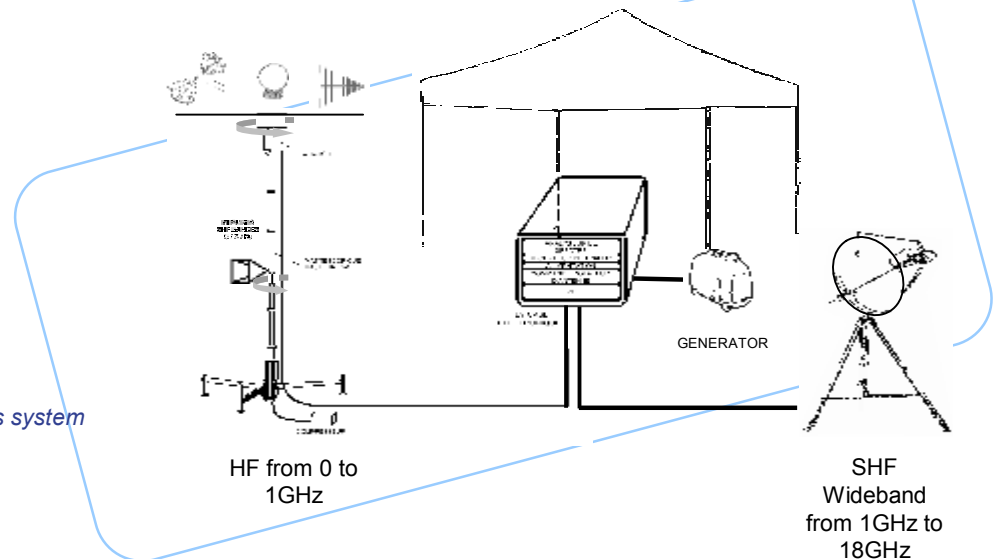

❖ SOLUTION

Metracom is able to study and integrate solutions of spectrum analysis respecting constraints of mobility, flexibility and discretion which characterize this activity. These systems offer a global solution of measure and detection of occupied frequencies and channels.

In accordance with its reputation and its experience in this domain, Metracom offers two solutions of spectrum's analysis : a fly system and an integrated vehicle system.

Configured and fitted with measure and localisation appliances, these solutions give you the possibility to work locally near perturbed radio electric equipments. Unauthorized frequencies can also be identified...

Integrated vehicle system : Measure appliances and antennas are installed in a dedicated vehicle. The system can be deployed easily and surprisingly quickly in practically all situations.

Fly Configuration : Measure appliances are integrated in ergonomic fly cases and combined with an easily and quickly deploy antenna system. This configuration is able to be efficient very quickly in any kind of site. The complete system can be brought easily by plane, helicopter, car...